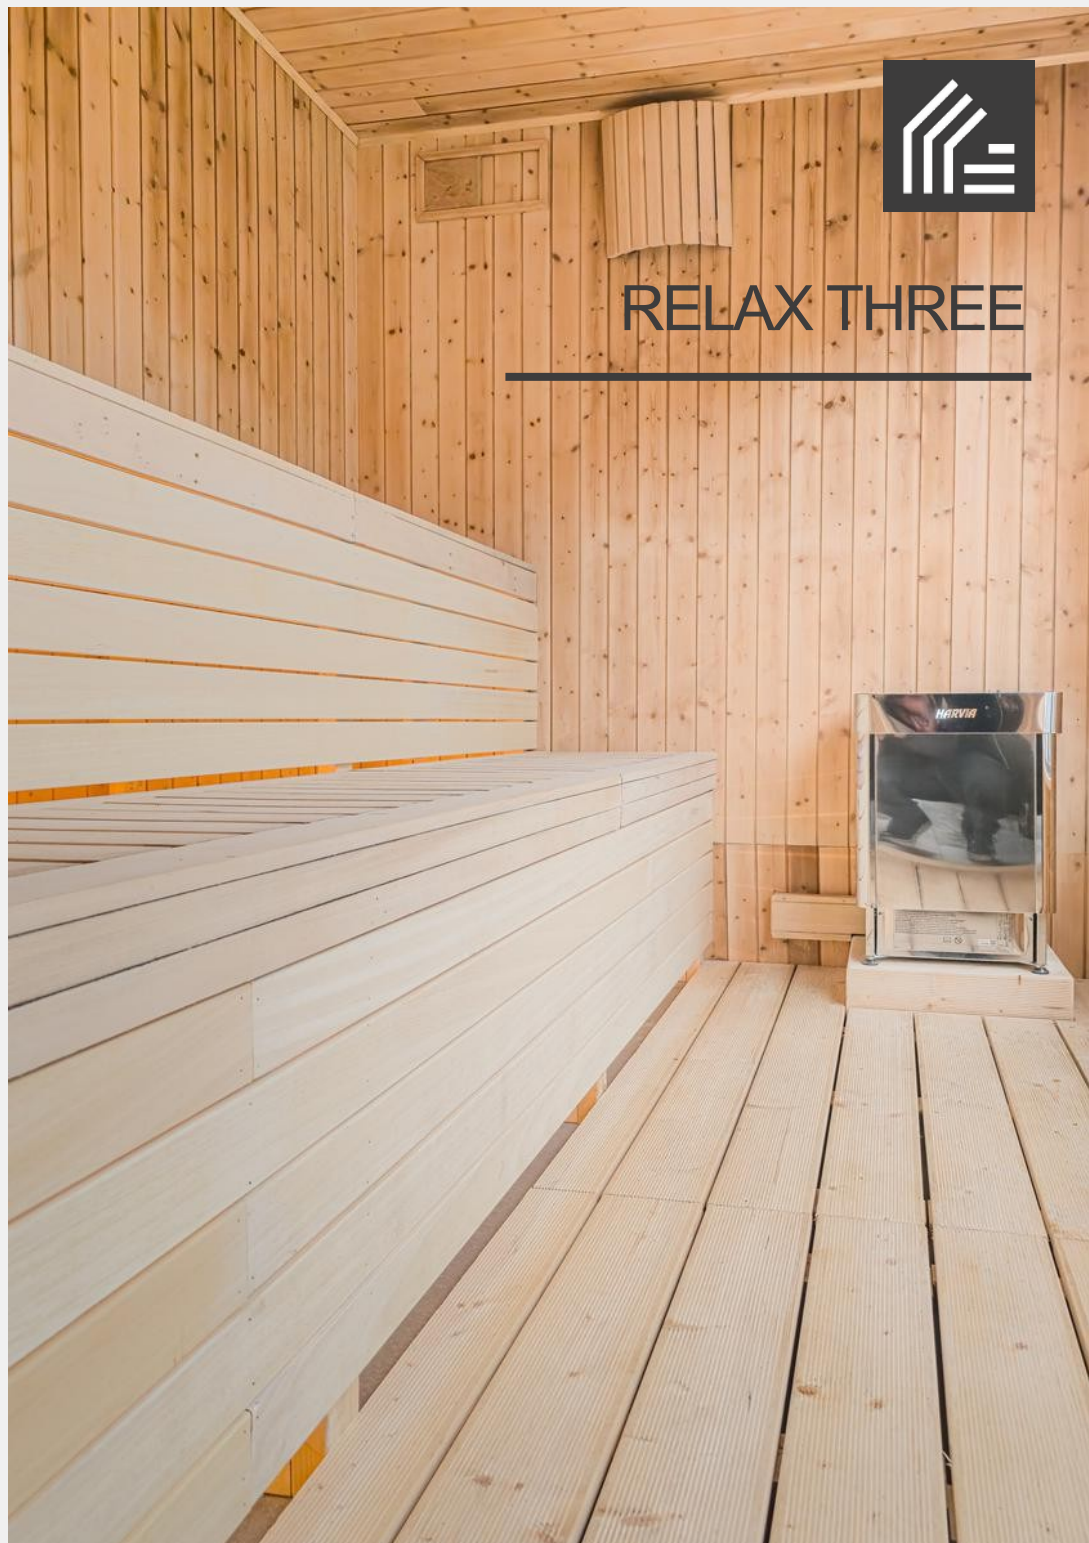

RELAX THREE