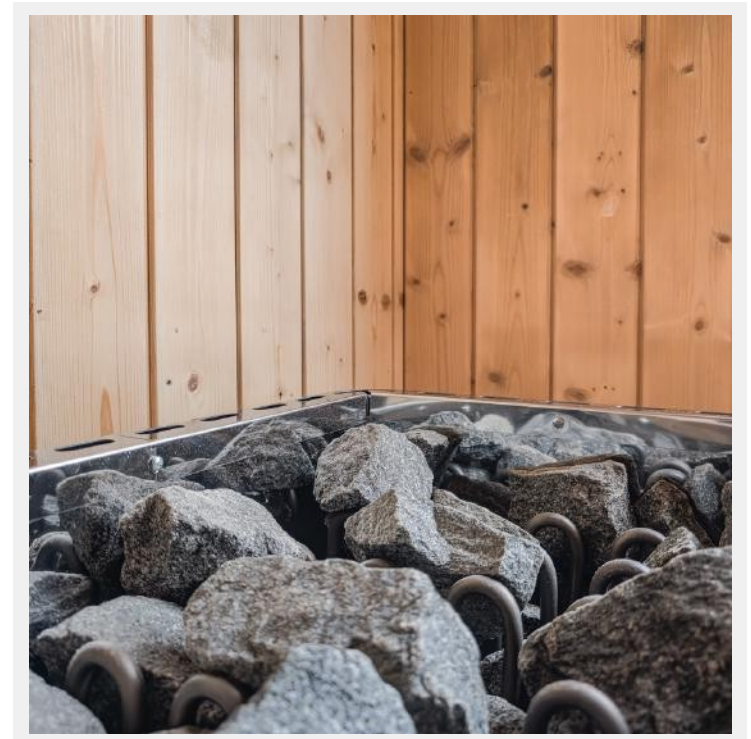

RELAX THREE

The interior of the sauna consists of a luxurious sauna area, an antechamber, and a shower. The sauna room is equipped with two-level benches that can accommodate up to 6 people. The Relax Three sauna is a large 6-person sauna that will provide you with unparalleled relaxation.

The Relax Three sauna is a garden sauna that will surprise you with its unique design and functionality. The sauna is designed for people who enjoy exclusive relaxation. The Relax Three sauna is made of ThermoWood, which gives it extraordinary elegance and harmony.